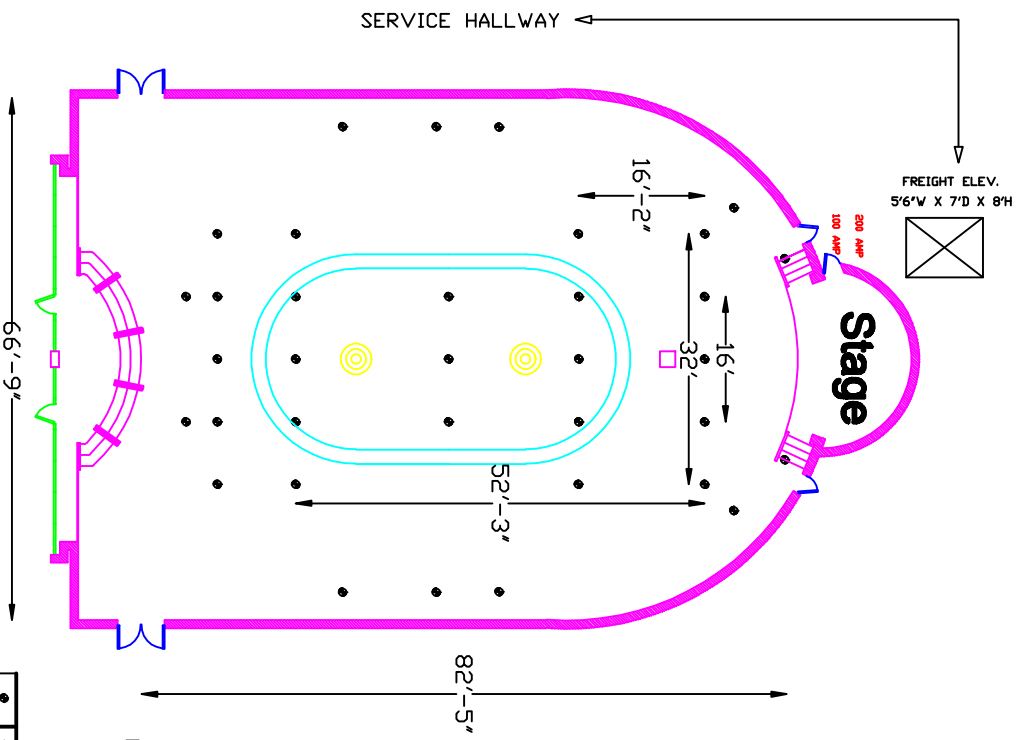

Eden Roc Grand Ballroom

●	750lb Rigging Point
●	200 Amp
●	208volt
●	3-Phase
●	Fused Disconnect
□	Ceiling Access Hatch

Eden Roc
089-486-7187

2024/07/24/25 21-24-25