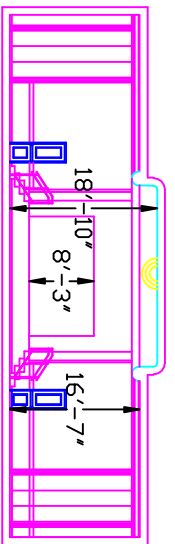

Eden Roc Grand Ballroom

●	750lb Rigging Point
●	200 Amp
●	208volt
●	3-Phase
●	Fused Disconnect
□	Ceiling Access Hatch

Eden Roc
089-486-7187

2024/07/24/25 21-24-25